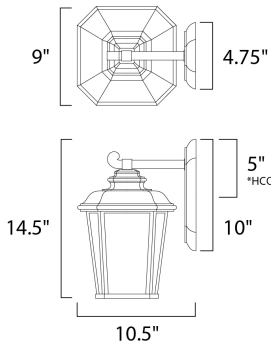

PRODUCT DESCRIPTION

MEASUREMENTS

DIMENSION : 9" W x 14.5" H x 10.5" Ext
BACK PLATE : 4.75" W x 10" H x 5" HCO
HANGING WEIGHT : 5.5 lb

LAMPING

INPUT VOLTAGE : 120V
LUMENS : 1,100 Rated
BULB : 1 x 12W LED E26 Medium , 12W Total
BULB INCLUDED : (Included)
DIMMABLE : Triac CL
CRI : 90+ CRI
COLOR_TEMP : 3000K

FINISHES OPTION

Black Oxide (BO)

GLASS

Weathered Frost WF

MATERIAL

Die Cast Aluminum

RATINGS

cETLus
Wet Location
JA8 Bulb In

ADDITIONAL

INCANDESCENT WATTS:
RATED LIFE 25000 Hours
OPERATING TEMPERATURE:
-20°C (-4°F), 40°C (104°F)

Always consult a qualified electrician before installing any lighting product.